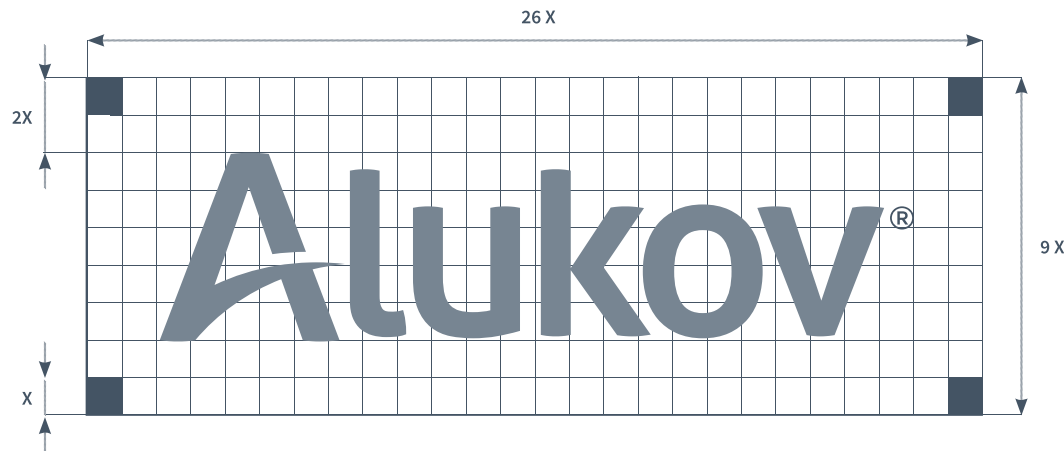

Alukov[®]

CORPORATE INDENTITY **KIT**

LOGO

Logo in safe zone

Logo glyph

„A“ from the logo can be used separately as symbol.

Logo size

The smallest allowed logo width is 8 mm.